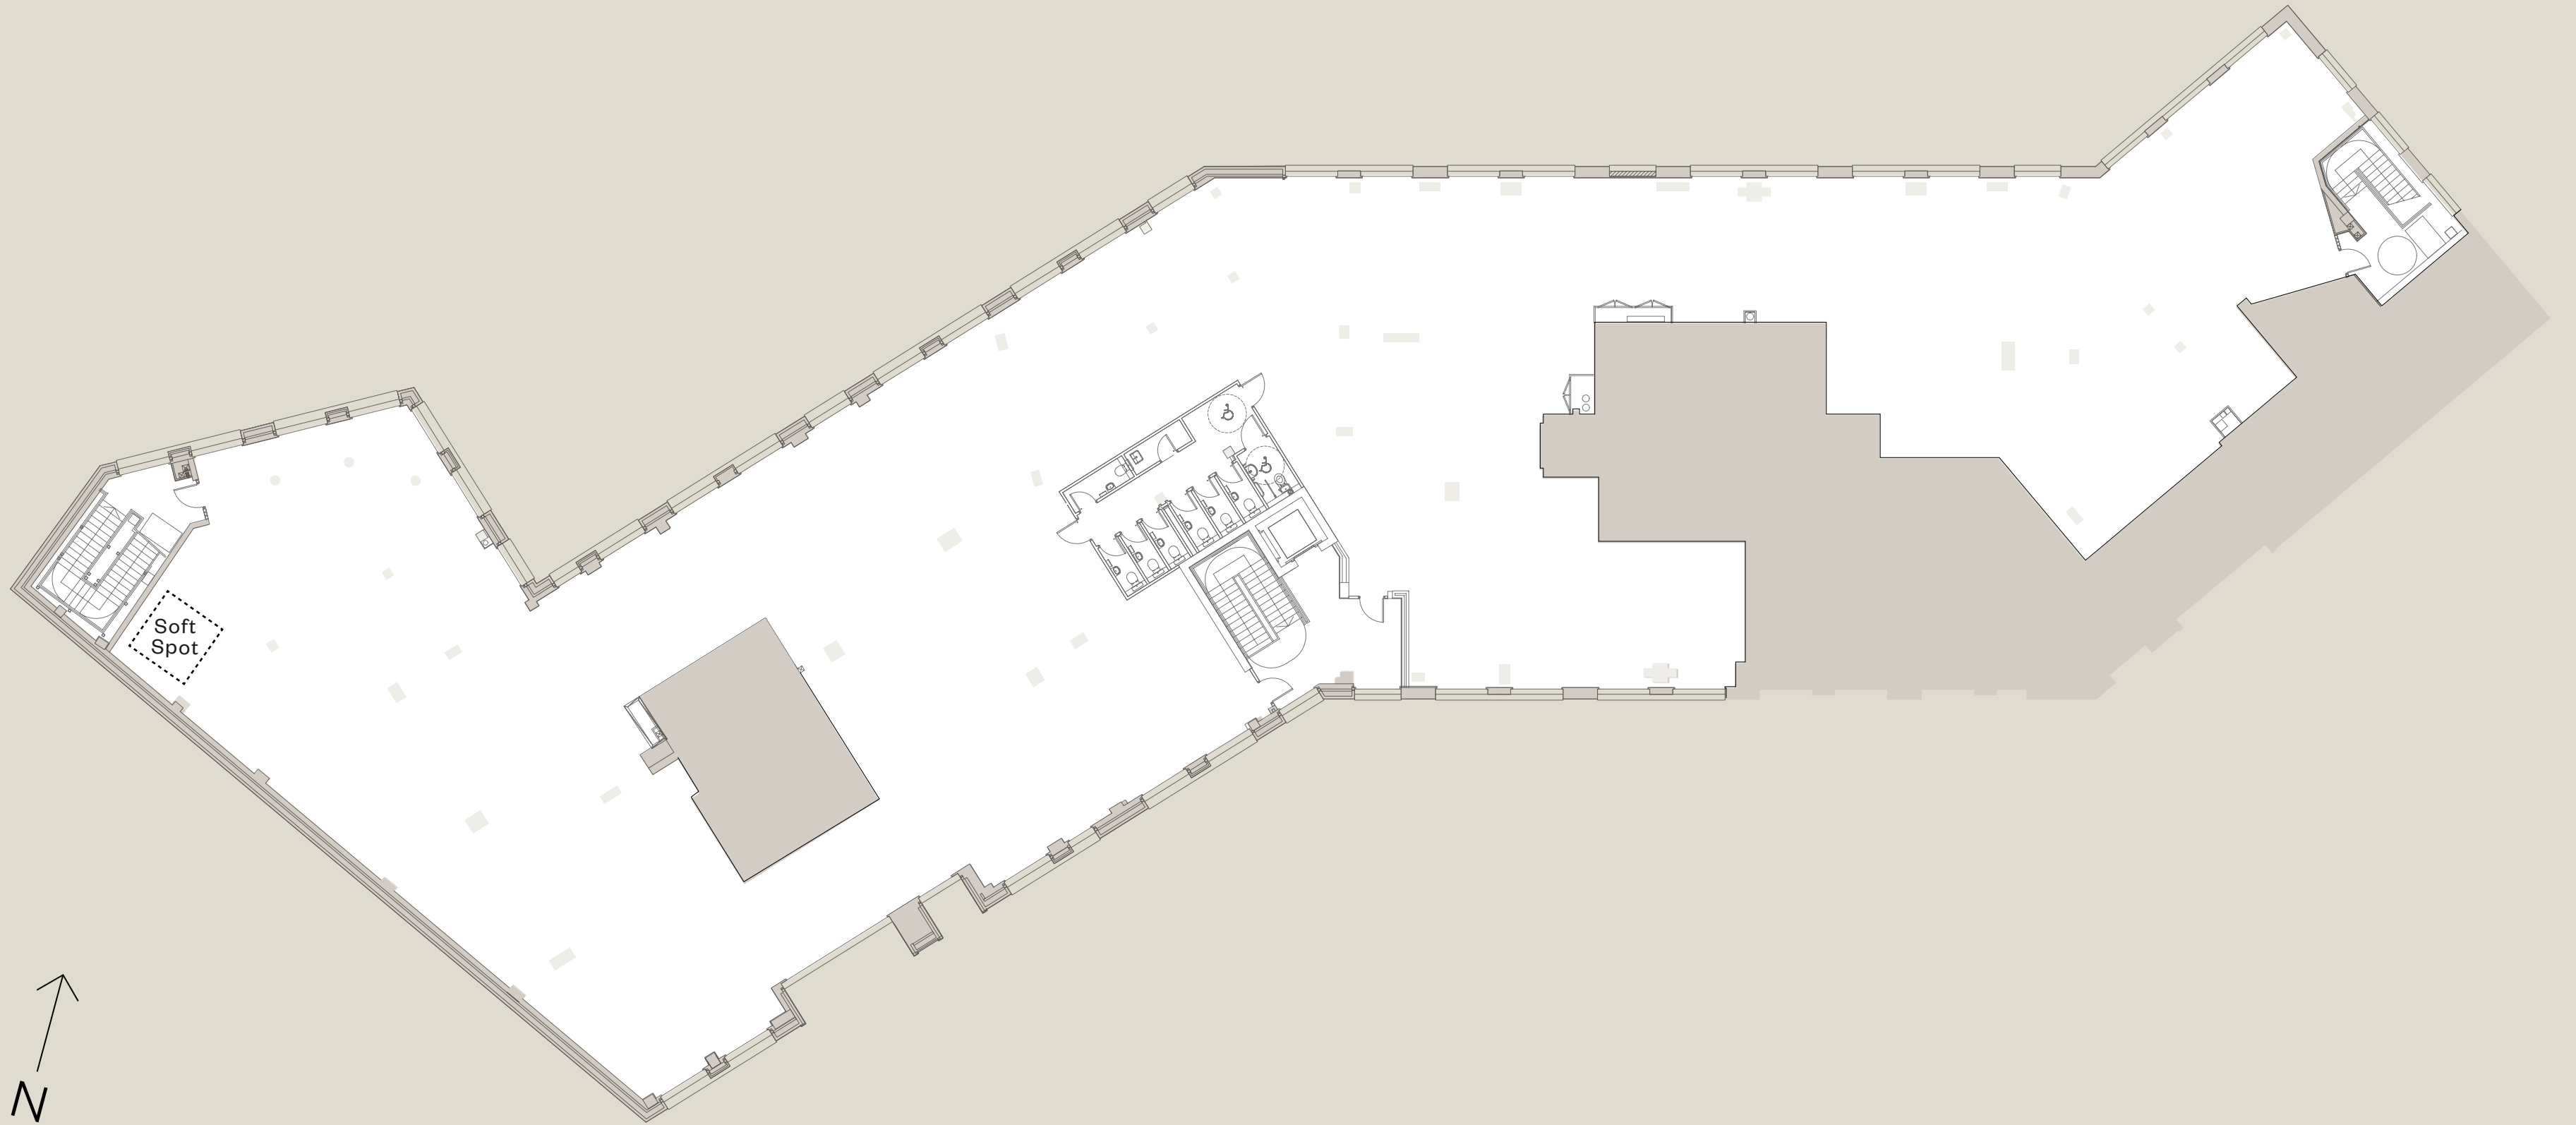

+

First Floor

SBX 14

13,552 sqft	Net internal area
3.3 m	Ceiling height

Ground Floor

9,225 sqft	Net internal area
678 sqft	Reception area
3.6 m to 4.5 m	Ceiling height

SBX 15

Lower Ground Floor

SBX 16

4,306 sqft	Net internal area
4.6 m	Ceiling height
82	Cycle spaces
42	Lockers
5	Showers (including one accessible)
1	Drying room