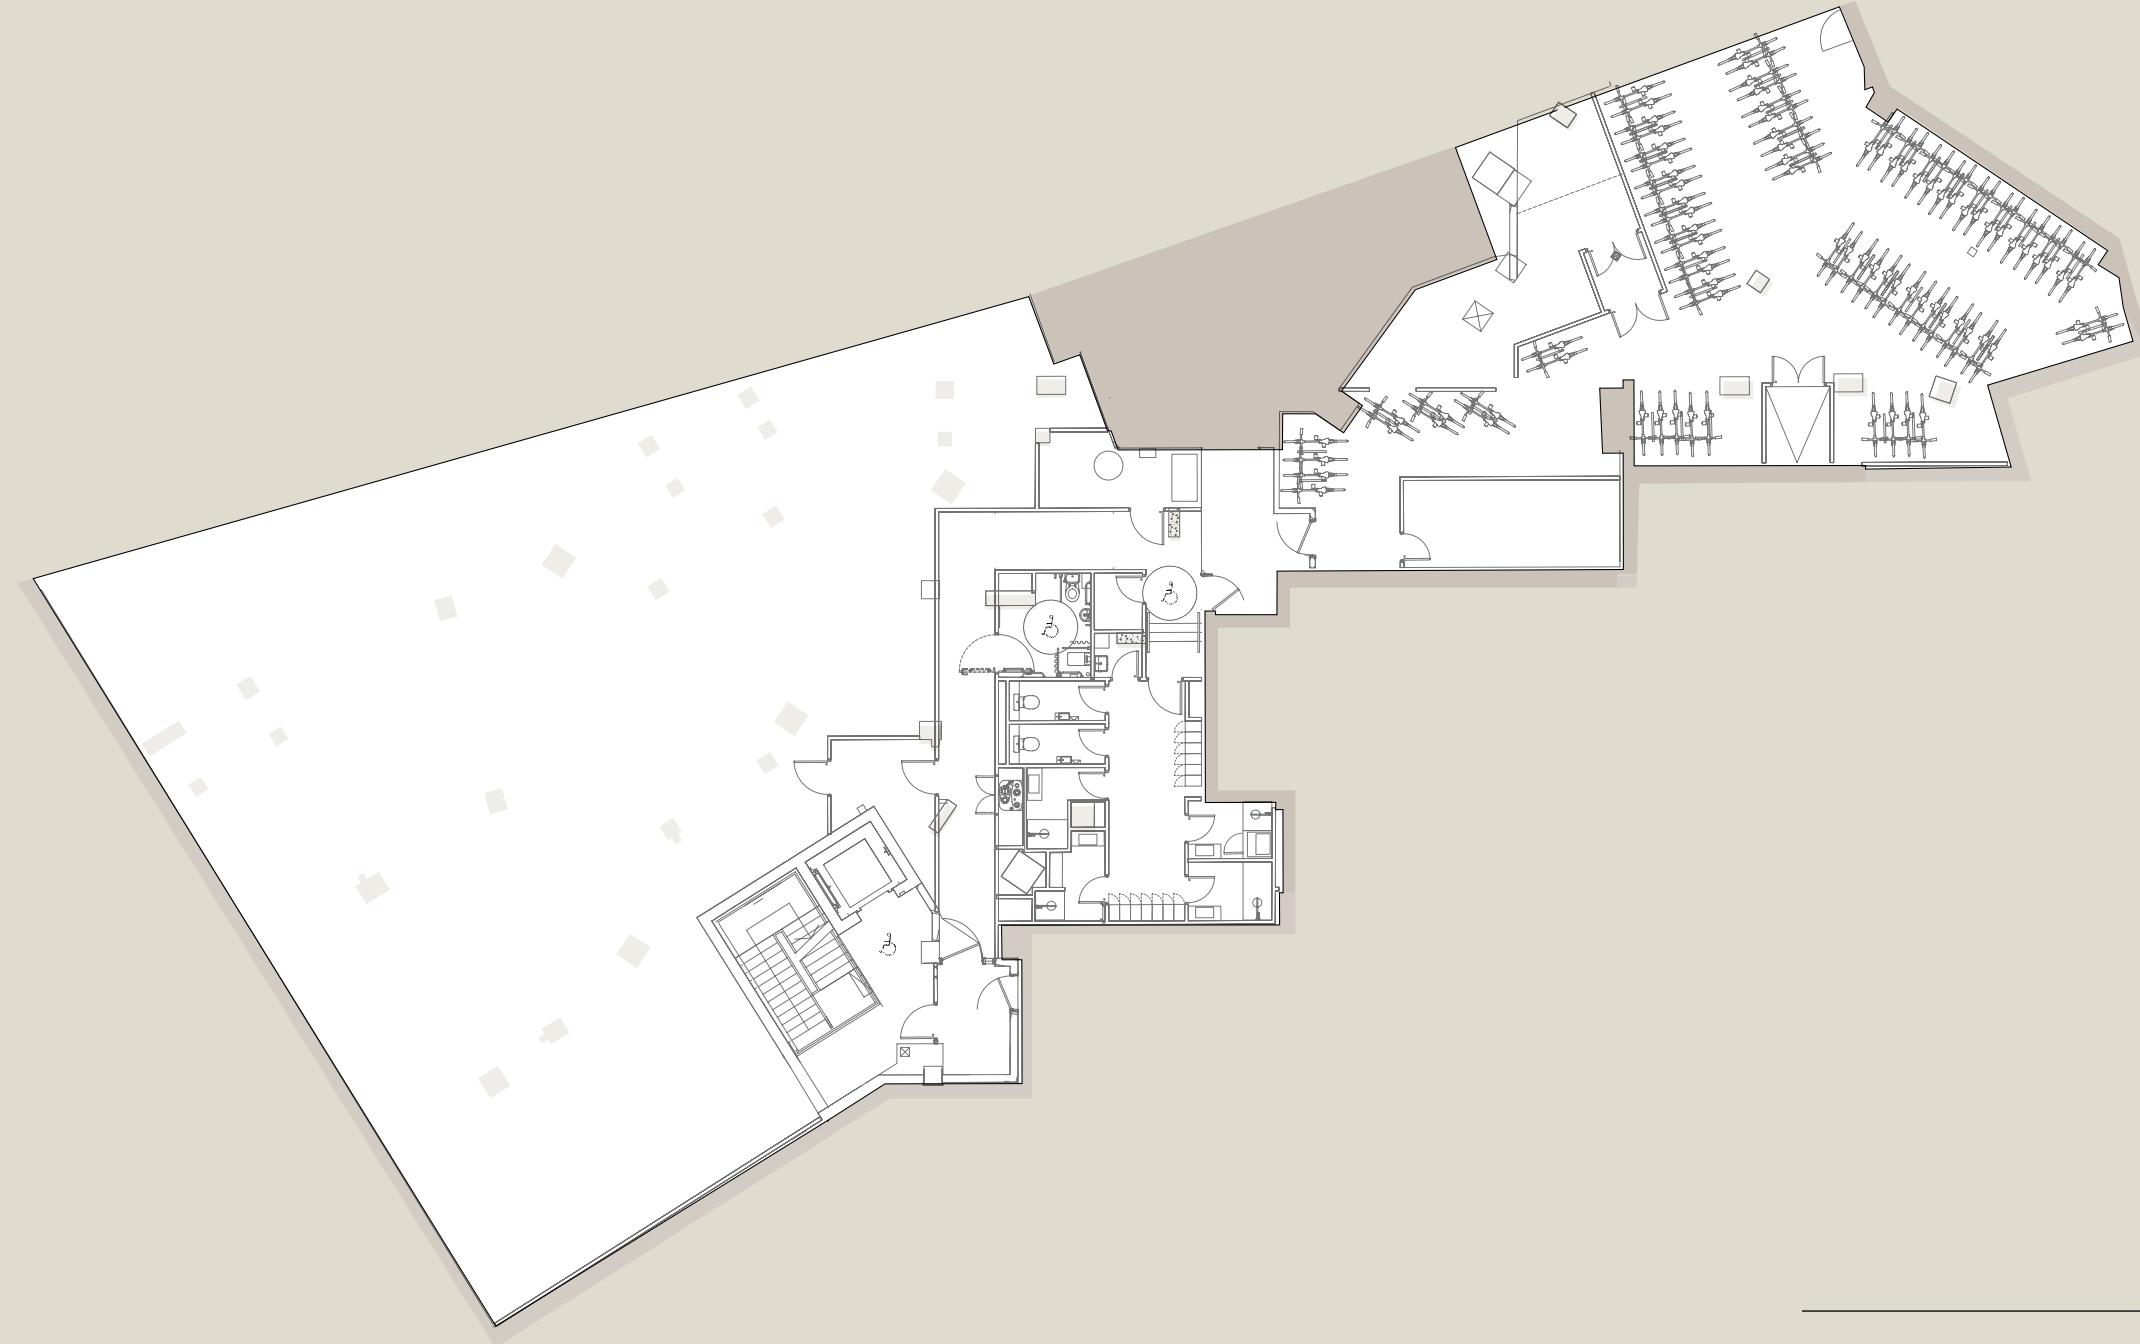

+

First Floor

SBX 14

13,552 sqft	Net internal area
3.3 m	Ceiling height

Ground Floor

9,225 sqft	Net internal area
678 sqft	Reception area
3.6 m to 4.5 m	Ceiling height

SBX 15

Lower Ground Floor

SBX 16

4,306 sqft	Net internal area
4.6 m	Ceiling height
82	Cycle spaces
42	Lockers
5	Showers (including one accessible)
1	Drying room